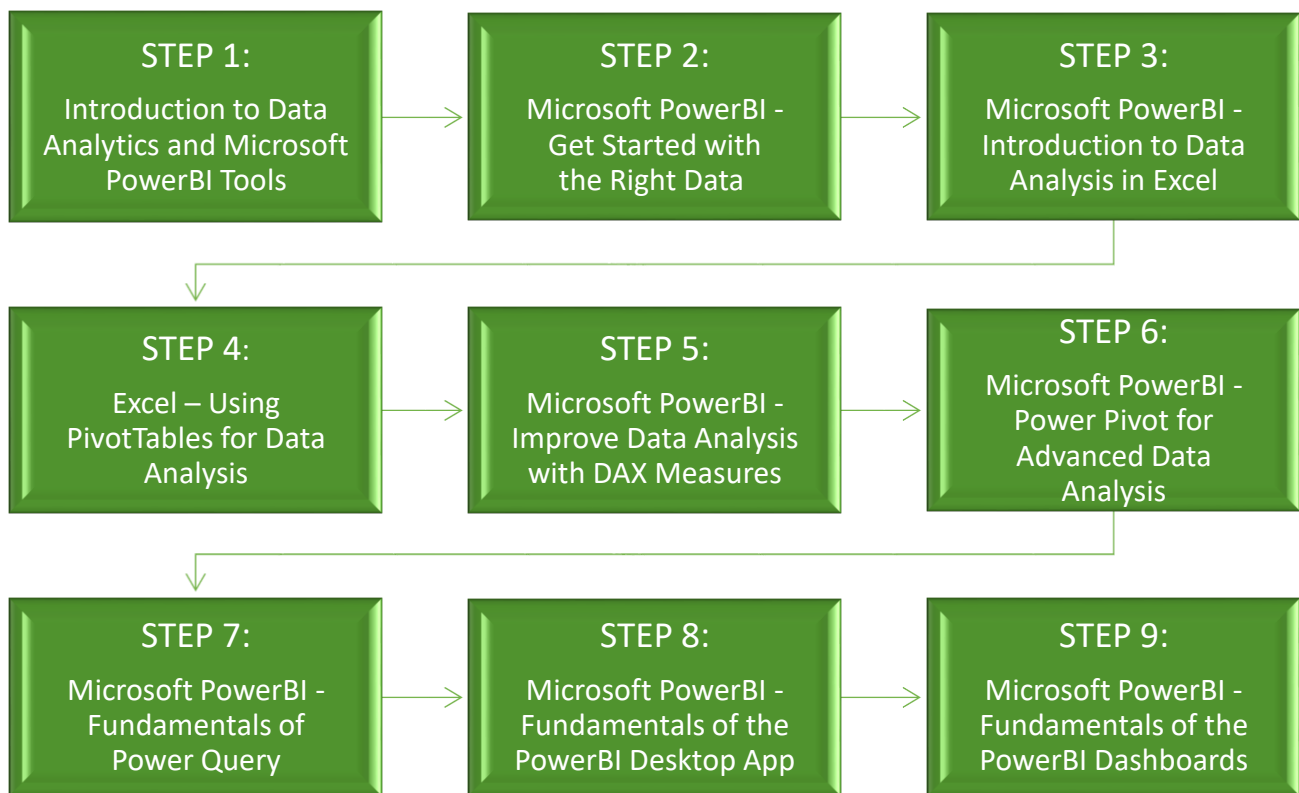

Microsoft PowerBI

- Big Data
- Data Analytics
- Dashboards

Our Microsoft PowerBI webinar curriculum is the fastest, easiest and most effective way to develop your data analytics and reporting skills.

Just follow the learning path below. Click on each title to view its description & sign up.

For the best value, sign up for our [Power BI Passport](#) to take the entire BI series for one low price of only \$395 – a savings of over \$500!

Still have questions? [Contact Us](#) to request information from one of our PowerBI instructors.